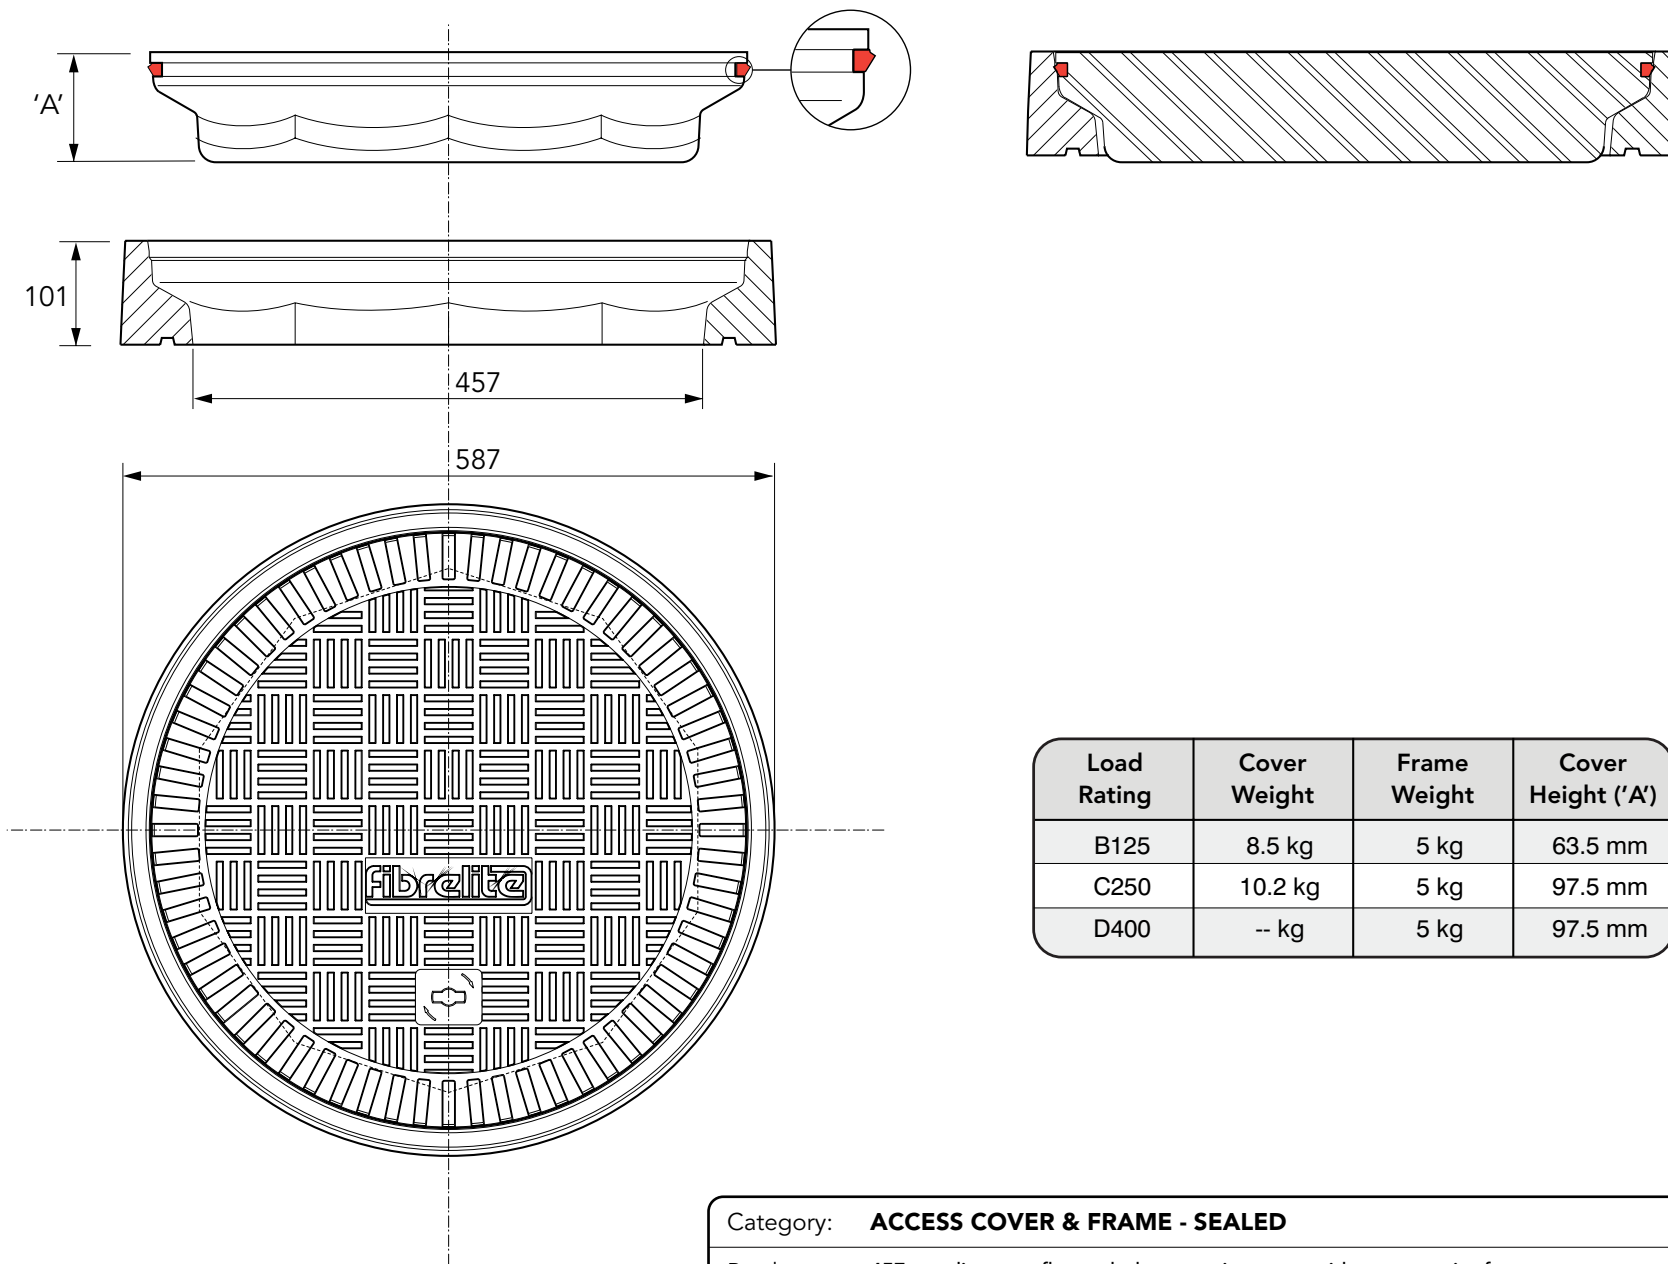

Category: **ACCESS COVER & FRAME - SEALED**

Product Description: 457mm diameter flat sealed composite cover with a composite frame.

Page No: **1**

Product Code: **FL180**

Date: **April 2013**

Category: **ACCESS COVER & FRAME - SEALED**

Product Description: 457mm diameter flat sealed composite cover with a composite frame.

Page No: **2**

Product Code: **FL180**

Date: **April 2013**