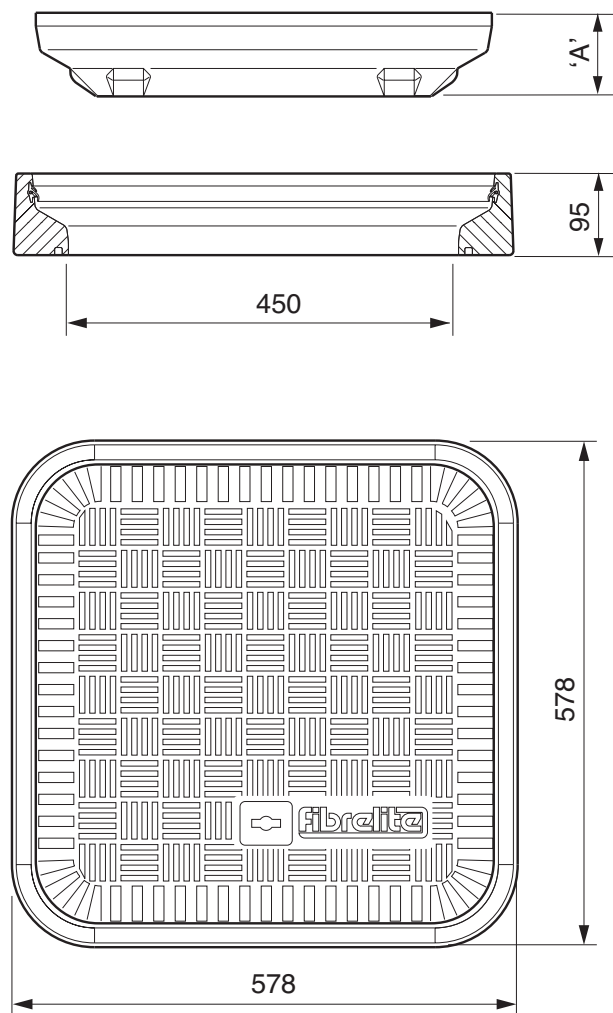

Category: ACCESS COVER & FRAME - SEALED		
Product Description: 457mm square flat sealed composite cover with an aluminium frame.		
Page No: 1	Product Code: FL450	Date: March 2014

Load Rating	Cover Weight	Frame Weight	Cover Height ('A')
B125	8.5 kg	8.5 kg	63 mm
C250	14 kg	8.5 kg	97.5 mm
D400	16 kg	8.5 kg	97.5 mm

TARMACADAM

SETTS

Category: **ACCESS COVER & FRAME - SEALED**

Product 457mm square flat sealed composite cover with an aluminium frame.
 Description:

Page No: **3**

Product Code: **FL450**

Date: **March 2014**