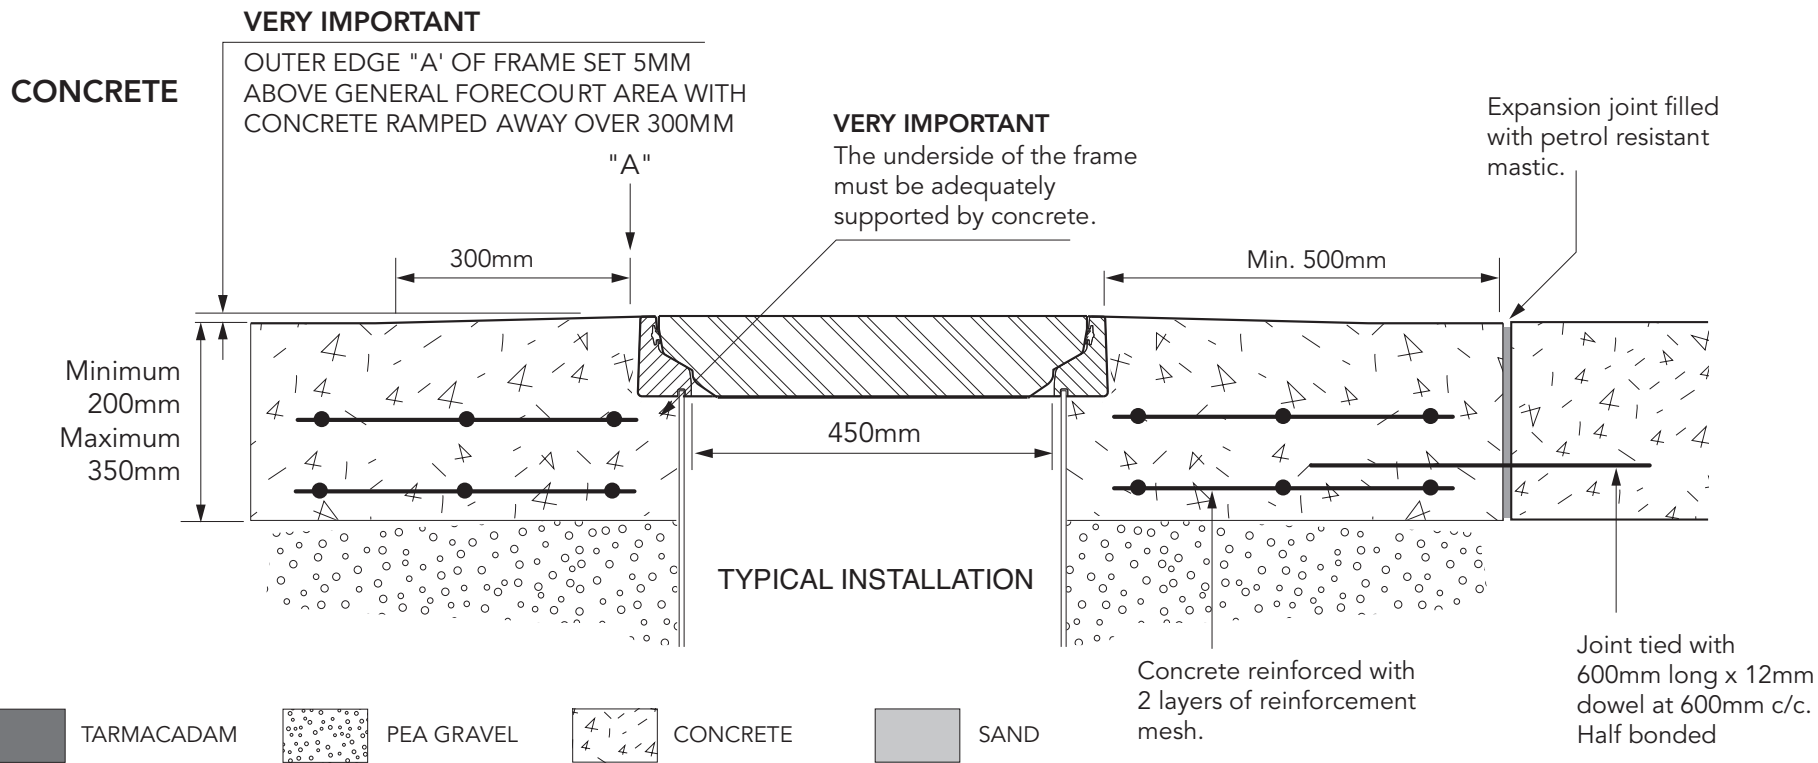

Category: ACCESS COVER & FRAME - SEALED		
Product Description: 457mm square flat sealed composite cover with an aluminium frame.		
Page No: 1	Product Code: FL450	Date: March 2014

Load Rating	Cover Weight	Frame Weight	Cover Height ('A')
B125	8.5 kg	8.5 kg	63 mm
C250	14 kg	8.5 kg	97.5 mm
D400	16 kg	8.5 kg	97.5 mm

TARMACADAM

SETTS

Category: **ACCESS COVER & FRAME - SEALED**

Product 457mm square flat sealed composite cover with an aluminium frame.
 Description:

Page No: **3**

Product Code: **FL450**

Date: **March 2014**