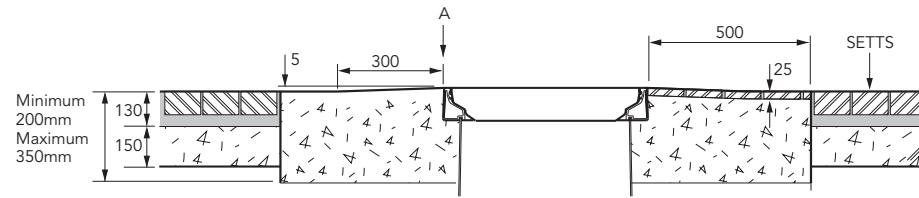

Category: ACCESS COVER & FRAME - SEALED		
Product Description: 457mm square flat sealed composite cover with an aluminium frame.		
Page No: 1	Product Code: FL450	Date: March 2014

Load Rating	Cover Weight	Frame Weight	Cover Height ('A')
B125	8.5 kg	8.5 kg	63 mm
C250	14 kg	8.5 kg	97.5 mm
D400	16 kg	8.5 kg	97.5 mm

TARMACADAM

SETTS

Category: **ACCESS COVER & FRAME - SEALED**

Product 457mm square flat sealed composite cover with an aluminium frame.
 Description:

Page No: **3**

Product Code: **FL450**

Date: **March 2014**