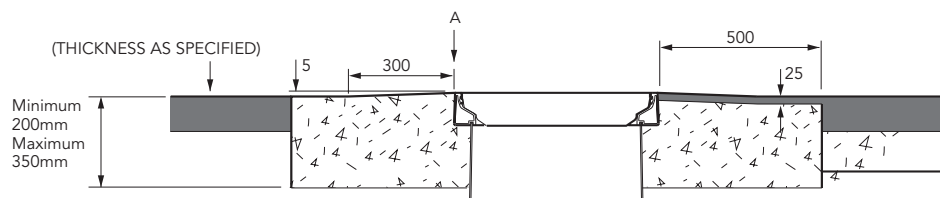

Category: ACCESS COVER & FRAME - SEALED		
Product Description: 457mm square flat sealed composite cover with an aluminium frame.		
Page No: 1	Product Code: FL450	Date: March 2014

Load Rating	Cover Weight	Frame Weight	Cover Height ('A')
B125	8.5 kg	8.5 kg	63 mm
C250	14 kg	8.5 kg	97.5 mm
D400	16 kg	8.5 kg	97.5 mm

TARMACADAM

SETTS

Category: **ACCESS COVER & FRAME - SEALED**

Product 457mm square flat sealed composite cover with an aluminium frame.
 Description:

Page No: **3**

Product Code: **FL450**

Date: **March 2014**