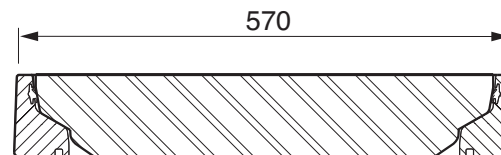

Category: ACCESS COVER & FRAME - SEALED		
Product Description: 457mm square flat sealed composite cover with an aluminium frame.		
Page No: 1	Product Code: FL450	Date: March 2014

Load Rating	Cover Weight	Frame Weight	Cover Height ('A')
B125	8.5 kg	8.5 kg	63 mm
C250	14 kg	8.5 kg	97.5 mm
D400	16 kg	8.5 kg	97.5 mm

TARMACADAM

SETTS

Category: **ACCESS COVER & FRAME - SEALED**

Product 457mm square flat sealed composite cover with an aluminium frame.
 Description:

Page No: **3**

Product Code: **FL450**

Date: **March 2014**