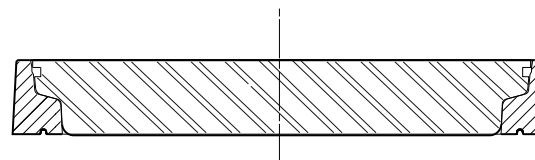

FL600 COVER

FL600 FRAME

Notes:	Category: ACCESS COVER & FRAME - SEALED		 FIBRELITE
	Product Description: FL600 - 600mm diameter flat sealed composite cover with a composite frame.		
For reference purposes only. This drawing is not a specification.	Drawing No.: 1	Product Code: FL600	
	Date: March 2008	Revisions:	

standard plus[®]

Weights

Cover Weight: 15Kg

Frame Weight: 5Kg

Notes:

For reference purposes only.
 This drawing is not a specification.

Category: **ACCESS COVER & FRAME - SEALED**

Product Description: **FL600 - 600mm diameter flat sealed composite cover with a composite frame.**