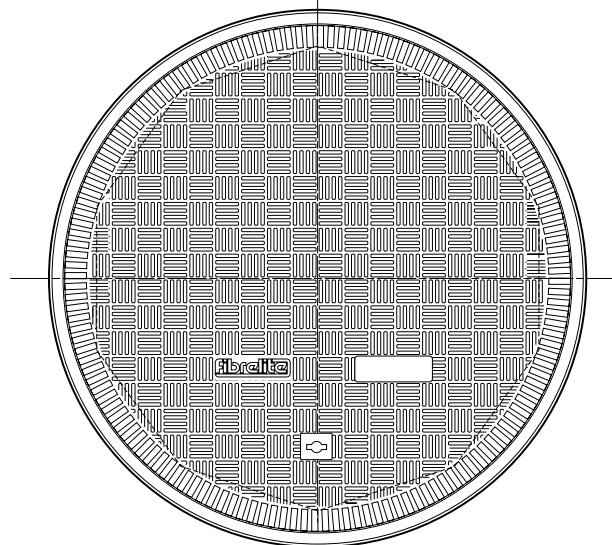

FL600 COVER

FL600 FRAME

Notes:	Category: ACCESS COVER & FRAME - SEALED		 FIBRELITE
	Product Description: FL600 - 600mm diameter flat sealed composite cover with a composite frame.		
For reference purposes only. This drawing is not a specification.	Drawing No.: 1	Product Code: FL600	
	Date: March 2008	Revisions:	

standard plus[®]

Weights

Cover Weight: 15Kg

Frame Weight: 5Kg

Notes:

For reference purposes only.
 This drawing is not a specification.

Category: **ACCESS COVER & FRAME - SEALED**

Product Description: **FL600 - 600mm diameter flat sealed composite cover with a composite frame.**

Drawing No.: **2**

Product Code: **FL600**

Date: **March 2008**

Revisions:

FIBRELITE