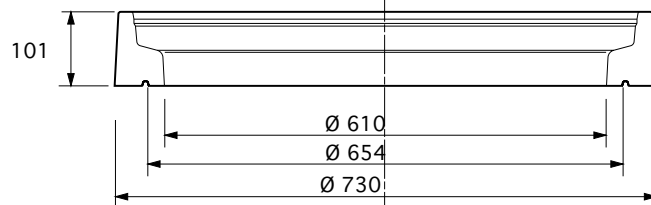

FL600 COVER

FL600 FRAME

Notes:	Category: ACCESS COVER & FRAME - SEALED		 FIBRELITE
	Product Description: FL600 - 600mm diameter flat sealed composite cover with a composite frame.		
For reference purposes only. This drawing is not a specification.	Drawing No.: 1	Product Code: FL600	
	Date: March 2008	Revisions:	

standard plus[®]

Weights

Cover Weight: 15Kg

Frame Weight: 5Kg

Notes:

For reference purposes only.
 This drawing is not a specification.

Category: **ACCESS COVER & FRAME - SEALED**

Product Description: **FL600 - 600mm diameter flat sealed composite cover with a composite frame.**