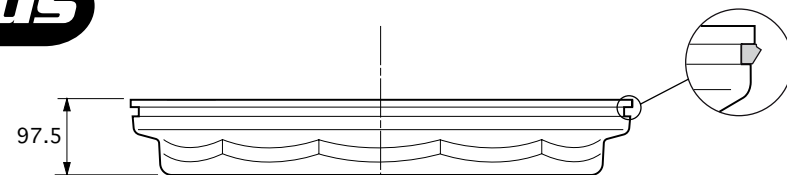

FL600 COVER

FL600 FRAME

Notes:	Category: ACCESS COVER & FRAME - SEALED		 FIBRELITE
	Product Description: FL600 - 600mm diameter flat sealed composite cover with a composite frame.		
For reference purposes only. This drawing is not a specification.	Drawing No.: 1	Product Code: FL600	
	Date: March 2008	Revisions:	

standard plus[®]

Weights

Cover Weight: 15Kg

Frame Weight: 5Kg

Notes:

For reference purposes only.
 This drawing is not a specification.

Category: **ACCESS COVER & FRAME - SEALED**

Product Description: **FL600 - 600mm diameter flat sealed composite cover with a composite frame.**